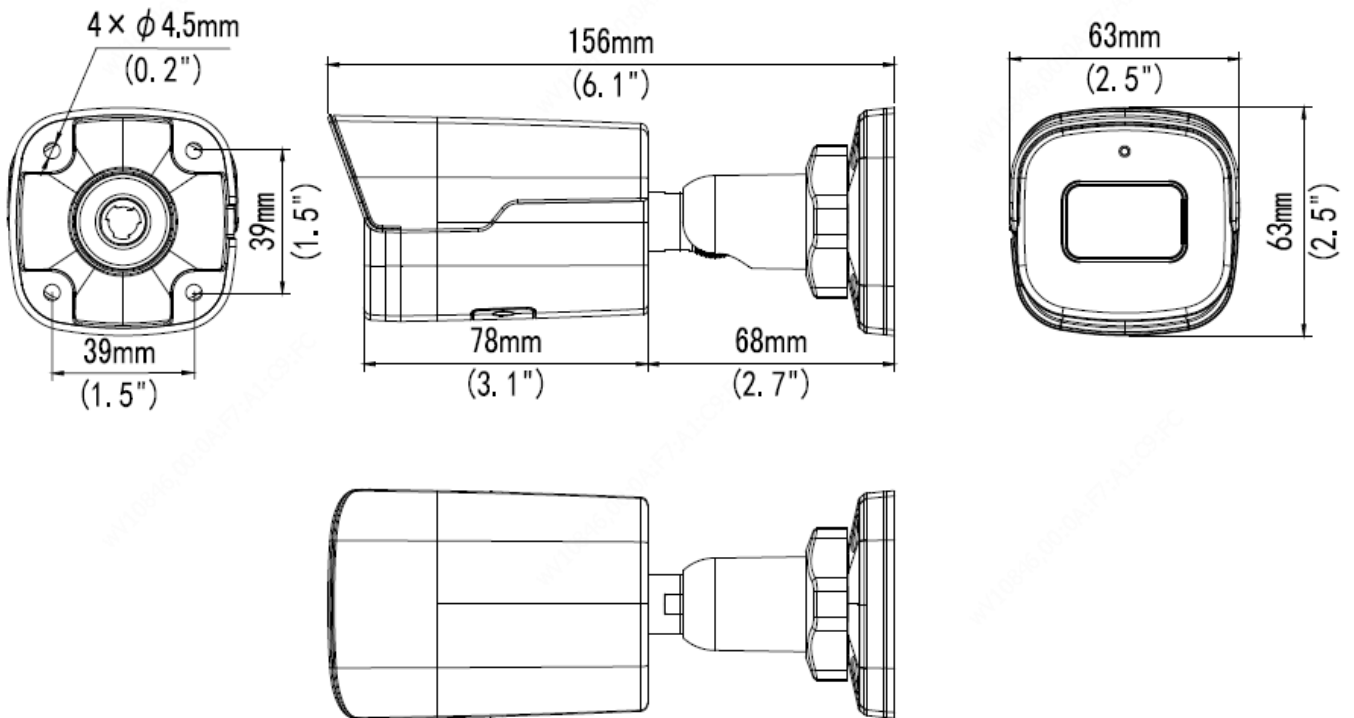

Dimensions

Accessories

TR-UP06-B-IN

TR-JB05-A-IN

TR-UP06-C-IN

TR-A01-IN

Zhejiang Uniview Technologies Co., Ltd.

Building No.10, Wanlun Science Park, Jiangling Road 88, Binjiang District, Hangzhou, Zhejiang, China (310051)

Email: overseasbusiness@uniview.com; globalsupport@uniview.com

<http://www.uniview.com>

©2020 Zhejiang Uniview Technologies Co., Ltd. All rights reserved.

*Product specifications and availability are subject to change without notice.